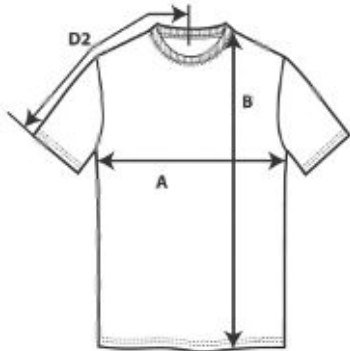

DETAILS	
Weight	180.0 G/SqM (White 170.0 G/SqM)
Content	100% Cotton
Yarn Count	20/1
Features	Classic fit Seamless Twin needle 2.2 cms. collar Taped neck and shoulders Tear away label Twin needle sleeve and bottom hems Quarter-turned to eliminate Centre crease
Sizes	S-5XL
Case Packs	S - 2XL 72 PIECES 3XL 36 PIECES 4XL - 5XL 12 PIECES
Colours	51
SKU's	285

NECK LABEL
GILDAN®
HEAVY COTTON
Made in Honduras Fabriqué au Honduras Hecho en Honduras
L G G

Companion Styles
Ladies 5000L | Youths 5000B

SPECIFICATIONS										
Centimeters	Tol-	Tol+	S	M	L	XL	2XL	3XL	4XL	5XL
Chest (A)	2.540	2.540	45.720	50.800	55.880	60.960	66.040	71.120	76.200	81.280
Length from HPS (B)	2.540	2.540	71.120	73.660	76.200	78.740	81.280	83.820	86.360	88.900
Sleeve length (Centre back) (D2)	1.905	1.905	39.700	43.180	46.990	50.800	54.610	58.115	61.595	64.453

Inches	Tol-	Tol+	S	M	L	XL	2XL	3XL	4XL	5XL
Chest (A)	1.000	1.000	18.000	20.000	22.000	24.000	26.000	28.000	30.000	32.000
Length from HPS (B)	1.000	1.000	28.000	29.000	30.000	31.000	32.000	33.000	34.000	35.000
Sleeve length (Centre back) (D2)	0.750	0.750	15.630	17.000	18.500	20.000	21.500	22.880	24.250	25.375