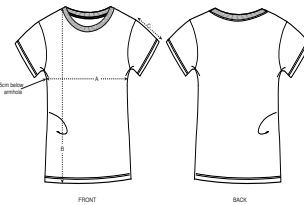

WOMEN T-SHIRTS  
**STELLA EXPRESSER**

STTW032

**The iconic women's fitted t-shirt**

Single Jersey  
100% Organic ring-spun combed cotton  
155 GSM

- Set-in sleeve
- 1x1 rib at neck collar
- Inside back neck tape in self fabric
- Sleeve hem and bottom hem with narrow double topstitch

**FITTED**

XS	S	M	L	XL	XXL
----	---	---	---	----	-----

Size guide

SIZES	XS	S	M	L	XL	XXL
A Half Chest	42	44.5	47.5	50.5	53.5	56.5
B Body Length	62	64	66	68	69	69
C Sleeve Length	16	16	17	17	18	18

Combo options