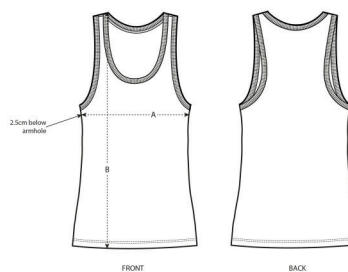

WOMEN / TANK TOPS
STELLA DREAMER

STTW013

The iconic women's tank top

Single Jersey
100% Organic ring-spun Combed Cotton
120 GSM

- Sleeveless
- 1x1 rib binding at neck collar and armhole with narrow double topstitch
- Inside back neck tape in self fabric
- Bottom hem with narrow double topstitch

FITTED

XS S M L XL XXL*

Size guide

SIZES		XS	S	M	L	XL	XXL
A	Half Chest	37.5	40	43	46	49	52
B	Body Length	63	65	67	69	70	70

Combo options

Printing Specifications

Fits all kind of printing techniques. For more information, please visit our website.