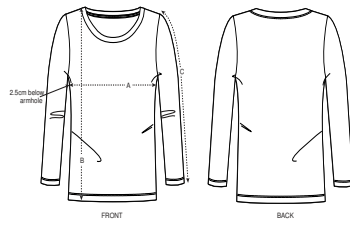

WOMEN T-SHIRTS  
**SXI54 - STELLA SINGER**

**The iconic women's long sleeve t-shirt**

Medium Fit

- Set-in sleeve
- Self fabric at neck collar
- Inside back neck tape in self fabric
- Sleeve hem and bottom hem with narrow double topstitch

Combo options

WHITES

COLORS

ESSENTIAL HEATHERS

Shell : Single Jersey , 100% Organic ring-spun combed cotton , Fabric washed , 120 GSM

Printing Specifications

For suitable print techniques, please download our printing guide

Certifications & memberships

Wash Instructions

Wash similar colours together, do not iron on print, wash and iron inside out.

SIZES		XS	S	M	L	XL
A	Half Chest	42	44.5	47.5	50.5	53.5
B	Body Length	62	64	66	68	69
C	Sleeve Length	60.5	61.5	62.5	63.5	64