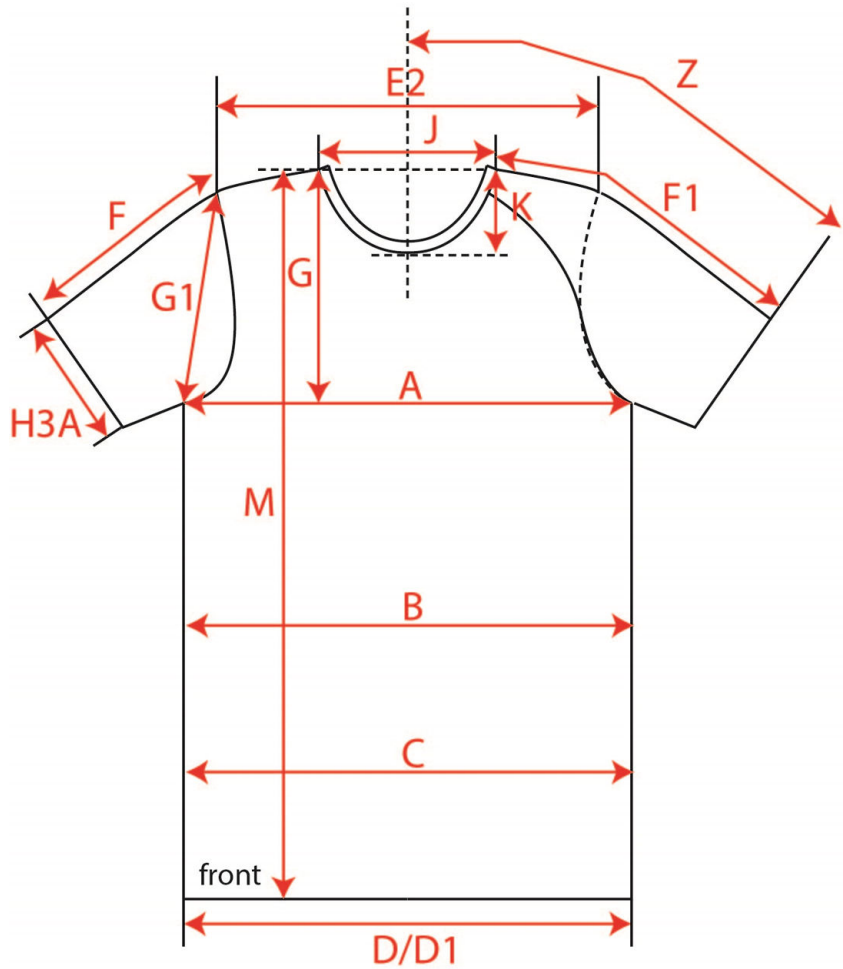

Measurement Sketch

ORDER	SEASON	CLIENT	BRAND
	SS22	n/a	Build your Brand
STYLE CODE	STYLE NAME	GENDER	SUPPLIER
BY193	Huge Tee	Male	71322

Style Measurement View for Client

ORDER	SEASON	CLIENT	BRAND
	SS22	n/a	Build your Brand
STYLE CODE	STYLE NAME	GENDER	SUPPLIER
BY193	Huge Tee	Male	71322

Basic Measurement Chart

Base Size

-	Measurements (values)	XS	S	M	L	XL	XXL	3XL	4XL	5XL	6XL	Tol. +/-	Comment
M	front length from HSP	79,0	80,0	82,0	84,0	86,0	88,0	89,0	90,0	91,0	92,0		
A	1/2 chest width	65,0	68,0	71,0	74,0	77,0	80,0	84,5	89,0	93,5	98,0		
D	1/2 hem width	65,0	68,0	71,0	74,0	77,0	80,0	84,5	89,0	93,5	98,0		
E2	shoulder to shoulder	63,7	65,1	66,5	67,9	69,3	70,7	72,8	74,9	77,0	79,2		