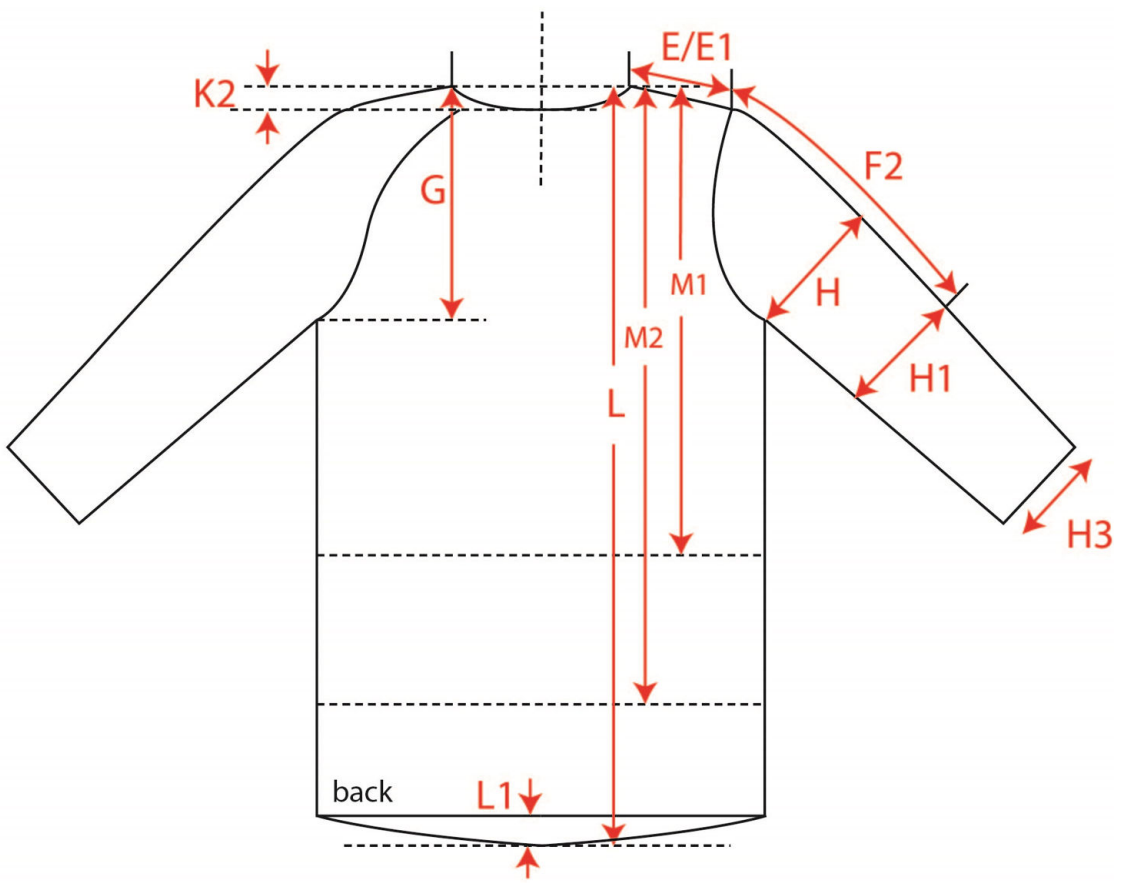

Measurement Sketch

ORDER	SEASON	CLIENT	BRAND
	SS22	n/a	Build your Brand
STYLE CODE	STYLE NAME	GENDER	SUPPLIER
BY193	Huge Tee	Male	71322

Style Measurement View for Client

ORDER	SEASON	CLIENT	BRAND
	SS22	n/a	Build your Brand
STYLE CODE	STYLE NAME	GENDER	SUPPLIER
BY193	Huge Tee	Male	71322

Basic Measurement Chart

Base Size

-	Measurements (values)	XS	S	M	L	XL	XXL	3XL	4XL	5XL	6XL	Tol. +/-	Comment
M	front length from HSP	79,0	80,0	82,0	84,0	86,0	88,0	89,0	90,0	91,0	92,0		
A	1/2 chest width	65,0	68,0	71,0	74,0	77,0	80,0	84,5	89,0	93,5	98,0		
D	1/2 hem width	65,0	68,0	71,0	74,0	77,0	80,0	84,5	89,0	93,5	98,0		
E2	shoulder to shoulder	63,7	65,1	66,5	67,9	69,3	70,7	72,8	74,9	77,0	79,2		